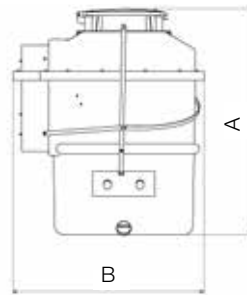

DEMACLENKO AMERICA Inc  
Tel. +1 603 267 7840  
sales.usa@demaclenko.com

[www.demaclenko.com](http://www.demaclenko.com)

Model	Z150 SL
Outside diameter	100 cm
Clear height	150 cm
A	155 cm
B	115 cm
C	120 cm
Weight	139 kg
Lights	75 W
Pit heating	100 W